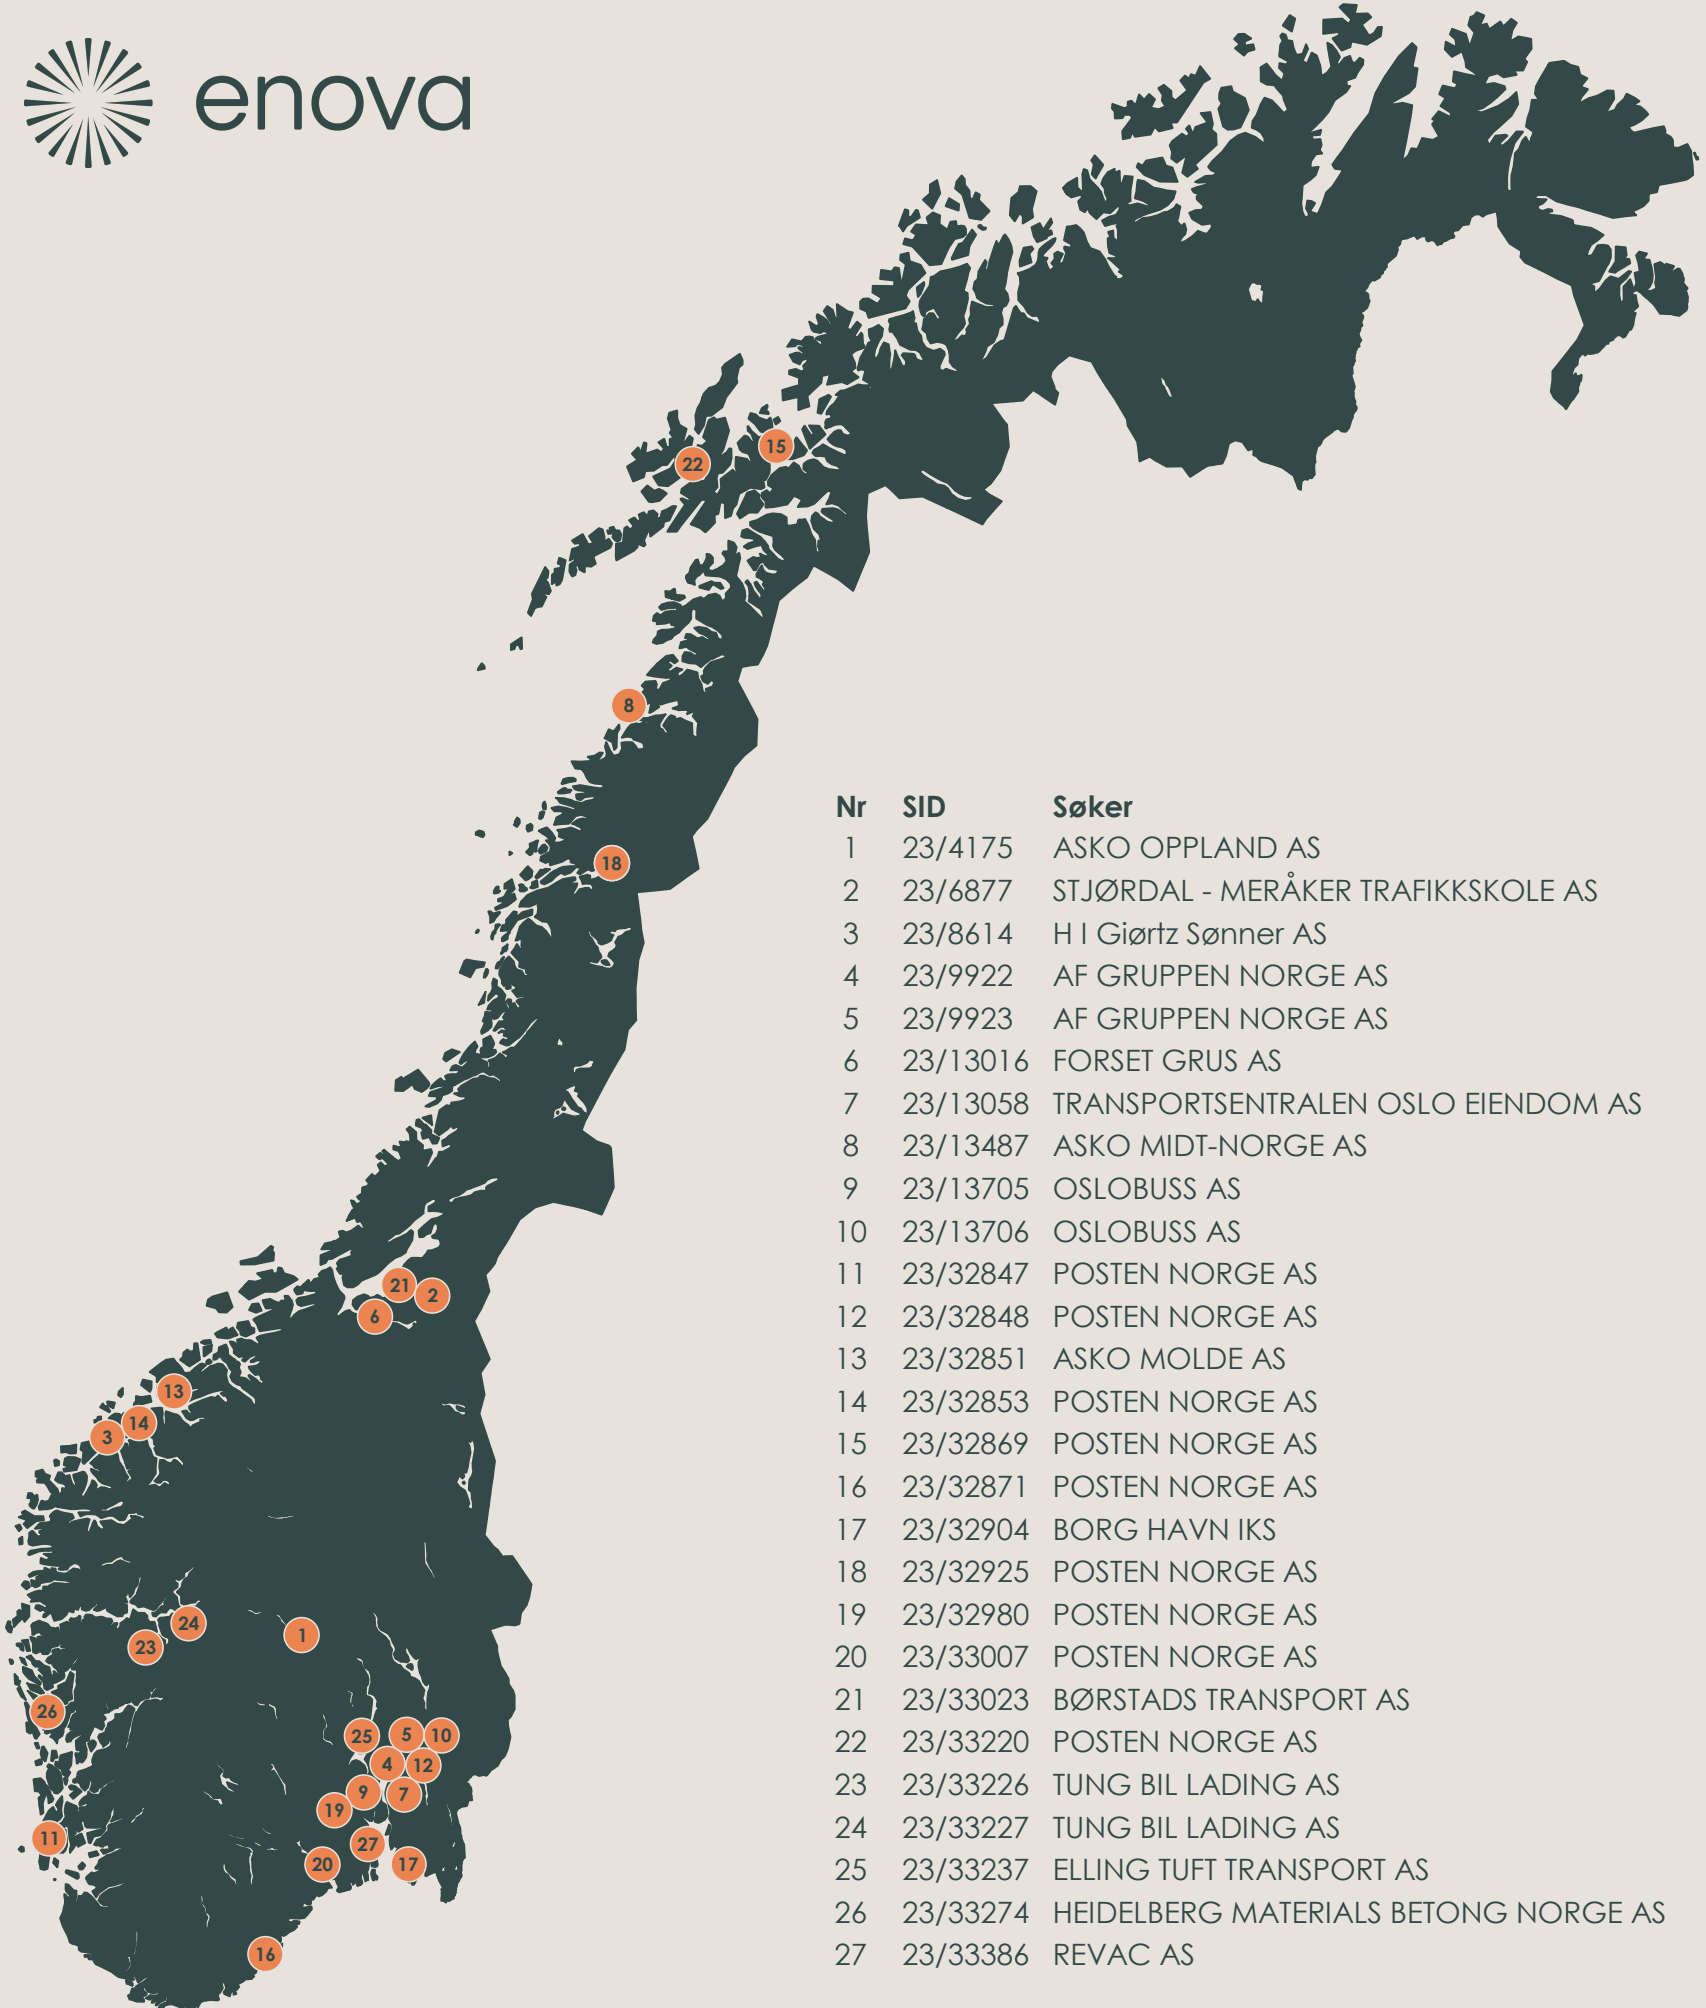

enova

Nr	SID	Søker
1	23/4175	ASKO OPPLAND AS
2	23/6877	STJØRDAL - MERÅKER TRAFIKKSKOLE AS
3	23/8614	H I Giørtz Sønner AS
4	23/9922	AF GRUPPEN NORGE AS
5	23/9923	AF GRUPPEN NORGE AS
6	23/13016	FORSET GRUS AS
7	23/13058	TRANSPORTSENTRALEN OSLO EIENDOM AS
8	23/13487	ASKO MIDT-NORGE AS
9	23/13705	OSLOBUSS AS
10	23/13706	OSLOBUSS AS
11	23/32847	POSTEN NORGE AS
12	23/32848	POSTEN NORGE AS
13	23/32851	ASKO MOLDE AS
14	23/32853	POSTEN NORGE AS
15	23/32869	POSTEN NORGE AS
16	23/32871	POSTEN NORGE AS
17	23/32904	BORG HAVN IKS
18	23/32925	POSTEN NORGE AS
19	23/32980	POSTEN NORGE AS
20	23/33007	POSTEN NORGE AS
21	23/33023	BØRSTADS TRANSPORT AS
22	23/33220	POSTEN NORGE AS
23	23/33226	TUNG BIL LADING AS
24	23/33227	TUNG BIL LADING AS
25	23/33237	ELLING TUFT TRANSPORT AS
26	23/33274	HEIDELBERG MATERIALS BETONG NORGE AS
27	23/33386	REVAC AS