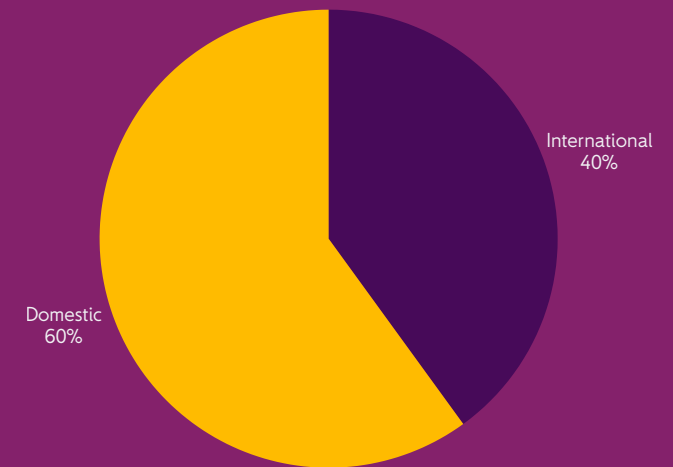

Traffic figures March 2026

4 402 000 passengers travelled to, from or through Avinor's airports in March.

4 per cent increase in the number of passengers compared to the same month last year.

There were 2316 registered drone flights in the Ninox Drone app. A 2 per cent increase compared to the same month last year.

There were 52 000 registered flight movements in March. A 1 per cent decrease compared to the same month last year.

88 per cent punctuality

Top five international destinations

Top five airlines*

Domestic and international